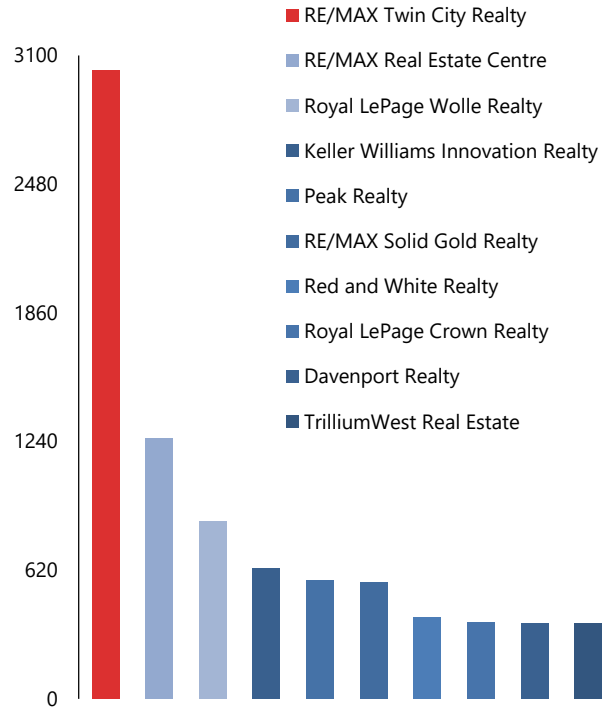

RE/MAX
TwinCity
REALTY INC., BROKERAGE
Independently Owned and Operated

MARKET SHARE REPORT

WATERLOO REGION | SEPTEMBER 2021

RE/MAX TWIN CITY REALTY IS THE MARKET DOMINATOR IN THE WATERLOO REGION

RE/MAX Twin City Realty is the real estate leader in the Waterloo Region with more ends than any other brokerage.

2021 Year to Date

| | Ends | Market Share |
|-----------------------------------|--------|--------------|
| RE/MAX Twin City Realty | 3026 | 23% |
| RE/MAX Real Estate Centre | 1257.5 | 10% |
| Royal LePage Wolle Realty | 854 | 7% |
| Keller Williams Innovation Realty | 626.5 | 5% |
| Peak Realty | 573 | 4% |
| RE/MAX Solid Gold Realty | 561 | 4% |
| Red and White Realty | 390.5 | 3% |
| Royal LePage Crown Realty | 370.5 | 3% |
| Davenport Realty | 364 | 3% |
| TrilliumWest Real Estate | 362 | 3% |

Number of ends for properties sold and leased in the Region of Waterloo, and market share among all brokerages.

STRONGEST BRAND IN THE WATERLOO REGION

Undeniably, the RE/MAX Brand is number 1 in the Region of Waterloo, maintaining a majority brand presence of 39% for ends across the Region. The graph displays properties sold and leased in units (listings and buyers) from January 1 to August 31, 2021.