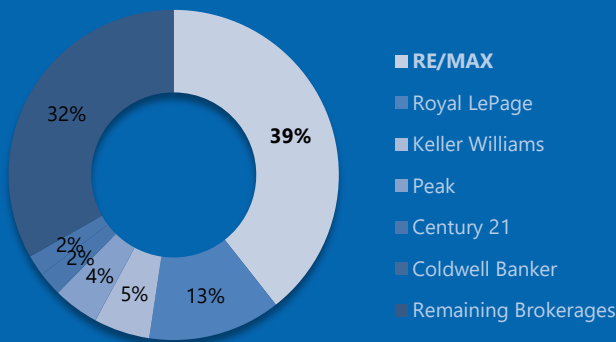

RE/MAX
TwinCity
REALTY INC., BROKERAGE
Independently Owned and Operated

MARKET SHARE REPORT

WATERLOO REGION | SEPTEMBER 2021

RE/MAX TWIN CITY REALTY IS THE MARKET DOMINATOR IN THE WATERLOO REGION

RE/MAX Twin City Realty is the real estate leader in the Waterloo Region with more ends than any other brokerage.

2021 Year to Date

| | Ends | Market Share |
|-----------------------------------|--------|--------------|
| RE/MAX Twin City Realty | 3026 | 23% |
| RE/MAX Real Estate Centre | 1257.5 | 10% |
| Royal LePage Wolle Realty | 854 | 7% |
| Keller Williams Innovation Realty | 626.5 | 5% |
| Peak Realty | 573 | 4% |
| RE/MAX Solid Gold Realty | 561 | 4% |
| Red and White Realty | 390.5 | 3% |
| Royal LePage Crown Realty | 370.5 | 3% |
| Davenport Realty | 364 | 3% |
| TrilliumWest Real Estate | 362 | 3% |

Number of ends for properties sold and leased in the Region of Waterloo, and market share among all brokerages.

STRONGEST BRAND IN THE WATERLOO REGION

Undeniably, the RE/MAX Brand is number 1 in the Region of Waterloo, maintaining a majority brand presence of 39% for ends across the Region. The graph displays properties sold and leased in units (listings and buyers) from January 1 to August 31, 2021.